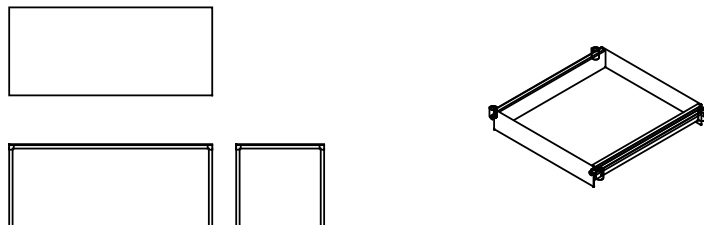

Helsinki 30

Caronni + Bonanomi · 1995

The Helsinki table collection offers a wide range of materials and sizes for a practical, elegant style of modern living. Perfect for any kind of setting, to which they add grace and simplicity.

Available models

Range of tables with disassembling steel frame, section mm 30x30, and die-cast aluminium joints. Frame in the matt lacquered finishing or in the Desalto's exclusive finishes. Tops of glass, Fenix® laminate, layered laminate or ceramic.

Helsinki 30

height
74 cm

measures

52 x 52
52 x 78
52 x 118
52 x 140
52 x 170
78 x 78
78 x 118
78 x 140
78 x 170
118 x 118

Drawer

Width 42 cm
Height 6,5 cm
Depth 44 cm

Finishing

Structure