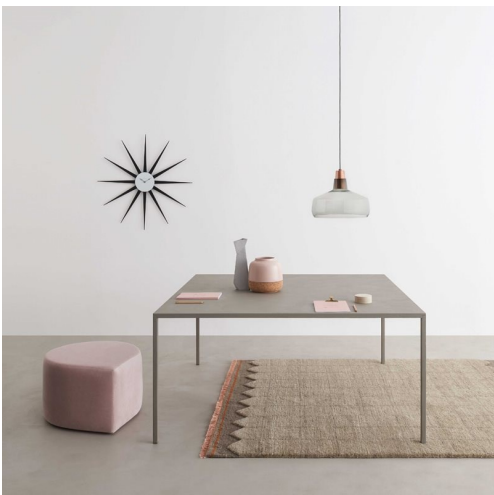

25

Metrica (Bruno Fattorini - Robin Rizzini) - 2011

An archetype table, 25 takes its name from the minimum thickness of the top and leg, precisely 25 mm. The absolute essence of the avant-garde, 25 won the 2014 Compasso d'Oro design award for "the feeling of amazement this table evokes when comparing its slenderness to the considerable lengths it can achieve"

Available models

Table with 25 mm thickness top made of a composite material covered with acrylic resin, oak wood veneered, or covered with hand-spread pastes, as per price-list. Legs with 25x25 mm section in lacquered steel, ossidiana or entirely covered with hand-spread pastes.

25

height
72 cm

measures

80 x 170
90 x 180
90 x 200
90 x 240
100 x 200
100 x 240
100 x 300
110 x 240
110 x 300
149 x 149

Finishing

Top

Handcraft finishes

A90 METAL
GREY