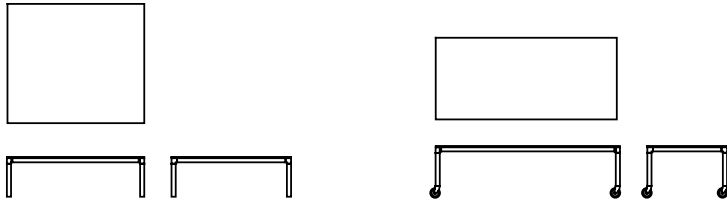

Available models

Range of small tables with disassemblig steel frame, mm 30x30 section, and die-cast aluminium joints. Frame in matt lacquered finishing or in Desalto's exclusive finishes. Tops available in Glass, Fenix® laminate, layered laminate or ceramic.

Helsinki 30

height
20 - 38 - 50 cm

measures

52 x 52
52 x 78
52 x 118
52 x 140
52 x 170
78 x 78
78 x 118
78 x 140
78 x 170
118 x 118

Helsinki 30

height
29,5 - 47,5 - 59,5 cm

measures

52 x 52
52 x 78
52 x 118
52 x 140
52 x 170
78 x 78
78 x 118
78 x 140
78 x 170
118 x 118