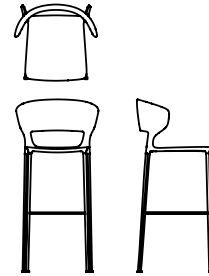

## Available models

Stacking chair with self-standing body in integral polyurethane, containing a steel frame. Mould-coating available in the different embossed colours as per sample collection. Steel legs in tubular conic shape, square section, lacquered in the same colours as the frame. Also suitable for outdoor.

Koki

total height 78 cm  
seat height 45 cm  
width 55 cm  
depth 50 cm

Koki

total height 97 cm  
seat height 64 cm  
width 55 cm  
depth 50 cm

Koki

total height 113 cm  
seat height 80 cm  
width 55 cm  
depth 50 cm