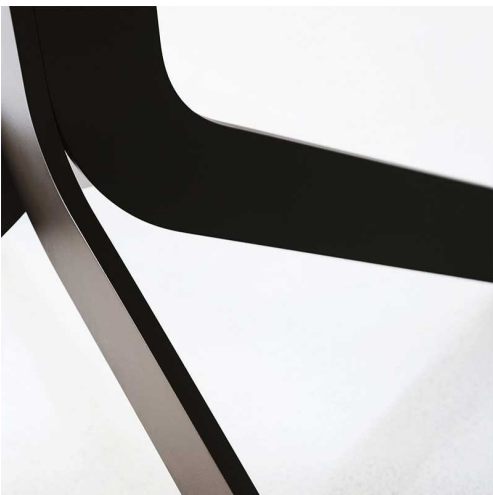

## Iblea

Gordon Guillaumier · 2007

The Iblea table combines a dynamic design with technological elegance. The circular perfection of its top blends harmoniously with the geometric stability of its base.

## Available models

Table with frame of laser-cut steel plate, matt lacquered finishing or in Desalto's exclusive finishes, tops in extra-clear transparent toughened glass, ceramic or marble.

Iblea

height  
74 cm

measures  
Ø 120 cm  
Ø 140 cm

Iblea

height  
74 cm

measures  
Ø 120 cm  
Ø 140 cm  
Ø 160 cm  
Ø 180 cm

Iblea

height  
74 cm

measures  
150 x 150 cm  
180 x 180 cm