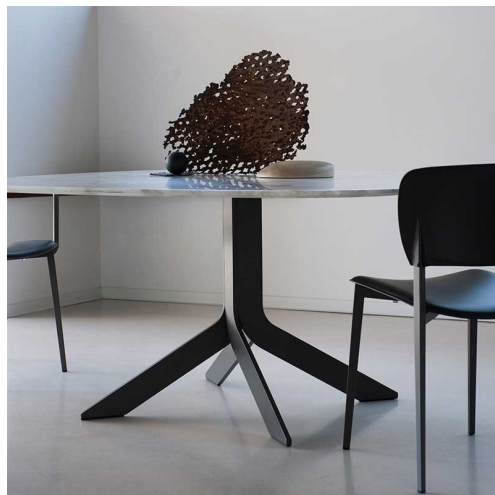

## Iblea

Gordon Guillaumier · 2007

The Iblea table combines a dynamic design with technological elegance. The circular perfection of its top blends harmoniously with the geometric stability of its base.

## Available models

Table with frame of laser-cut steel plate, matt lacquered finishing or in Desalto's exclusive finishes, tops in extra-clear transparent toughened glass, ceramic or marble.

Iblea

height  
74 cm