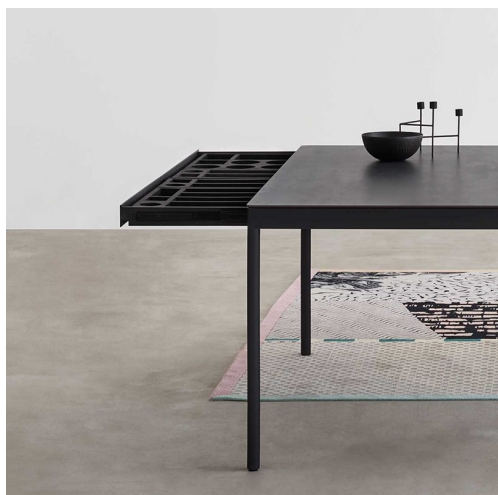

Icaro 015

Caronni + Bonanomi · 2015

Revisiting of an historical Desalto product, Icaro 015 has a more contemporary, simpler look.

Available models

Tables, small tables and consoles with steel frame and drawers, tops in toughened glass 8 mm or ceramic 6 mm. Drawers on full extension ball bearing slides. Drawers storage accessories in washable black neoprene (optional).

Icaro 015

height
74 cm

measures
85 x 140 cm
85 x 180 cm
100 x 180 cm
140 x 140 cm

Icaro 015

height
84 cm

measures
42 x 140 cm

Finishing

Structure