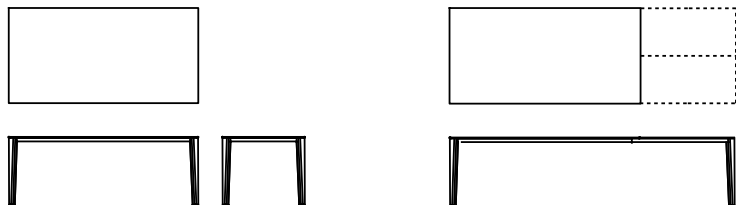

Skin

Marco Acerbis · 2015

Generous dimensions achieved through an extreme technological research. The Skin table – available in fixed and extending versions – is Desalto know-how answer to the continuous technological and functional research.

Available models

Fix or extendible table with extruded aluminium frame. Tops of toughened glass or ceramic 6 mm , or in MDF reinforced with aluminium sheets 7 mm thick. In the extendible version, folding leaves in the same material as the top. The fixed table, in some versions, is suitable also for outdoor use.

Skin

height
73,5 cm

measures
85 x 140 cm
85 x 170 cm
100 x 200 cm
100 x 300 cm
140 x 140 cm
200 x 200 cm

Skin

height
73,5 cm

measures
85 x 170 (250) cm
100 x 200 (300) cm

Finishing

Struttura