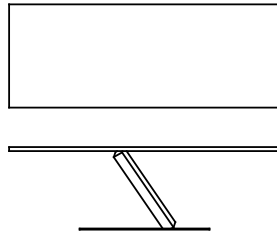

Element

Tokujiin Yoshioka · 2013

An iconic table, Element is a symbol of purity and poetry, the essence of the visionary designer Tokujiin Yoshioka's style. The central support, delicately balanced between the two horizontal elements, defies gravity, suspended between earth and sky, between the past and the future.

Available models

Disassembling table with steel frame, metal or MDF top, in lacquered or materic spread by hand finishings.

Element

height
72 cm

measures
Ø 140 cm
Ø 160 cm

Element

height
72 cm

measures
200 x 99 cm
240 x 99 cm

Element

height
72 cm

measures
300 x 99 cm

Element

height
72 cm

measures
148 x 148 cm

Element

height
95 cm