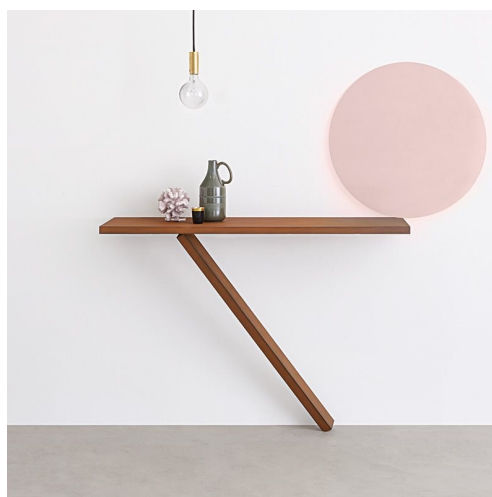

Element

Tokujiin Yoshioka · 2013

An iconic table, Element is a symbol of purity and poetry, the essence of the visionary designer Tokujiin Yoshioka's style. The central support, delicately balanced between the two horizontal elements, defies gravity, suspended between earth and sky, between the past and the future.

Available models

Disassembling table with steel frame, metal or MDF top, in lacquered or materic spread by hand finishings.

Element

height
72 cm

measures
Ø 140 cm
Ø 160 cm

Element

height
72 cm

measures
200 x 99 cm
240 x 99 cm

Element

height
72 cm

measures
300 x 99 cm

Element

height
72 cm

measures
148 x 148 cm

Element

height
95 cm