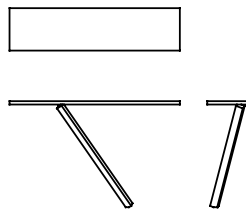

Element

Tokujiin Yoshioka · 2013

An iconic table, Element is a symbol of purity and poetry, the essence of the visionary designer Tokujiin Yoshioka's style. The central support, delicately balanced between the two horizontal elements, defies gravity, suspended between earth and sky, between the past and the future.

Available models

Disassembling table with steel frame, metal or MDF top, in lacquered or materic spread by hand finishings.

Element

height
72 cm

measures
Ø 140 cm
Ø 160 cm

Element

height
72 cm

measures
200 x 99 cm
240 x 99 cm

Element

height
72 cm

measures
300 x 99 cm

Element

height
72 cm

measures
148 x 148 cm

Element

height
95 cm

measures
38 x 130
38 x 150

Finishing

Base

Handcraft finishes

A90 METAL
GREY

A91 METAL
RUSTY

D65
CEMENTO
GRIGIO
LUNA

D66
CEMENTO
NERO