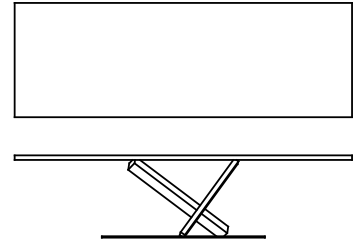

Element

Tokujiin Yoshioka · 2013

An iconic table, Element is a symbol of purity and poetry, the essence of the visionary designer Tokujiin Yoshioka's style. The central support, delicately balanced between the two horizontal elements, defies gravity, suspended between earth and sky, between the past and the future.

Available models

Disassembling table with steel frame, metal or MDF top, in lacquered or materic spread by hand finishings.

Element

height
72 cm

measures
Ø 140 cm
Ø 160 cm

Element

height
72 cm

measures
200 x 99 cm
240 x 99 cm

Element

height
72 cm

measures
300 x 99 cm

Element

height
72 cm

measures
148 x 148 cm

Element

height
95 cm