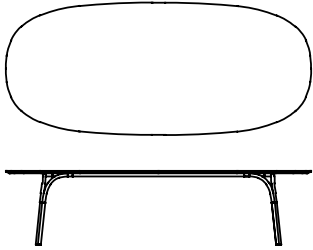

Lake

Gordon Guillaumier - 2018

Lake has a disarming design thanks to its unconventional simplicity for contemporary everyday life.

Available models

Table with steel tubes Ø30 mm, oval top in ceramic or walnut Canaletto veneered with MDF under-top support lacquered in matching colour.

Lake

height 73 cm

measures

115 x 200 cm

120 x 240 cm

130 x 300 cm

Finishing

Structure