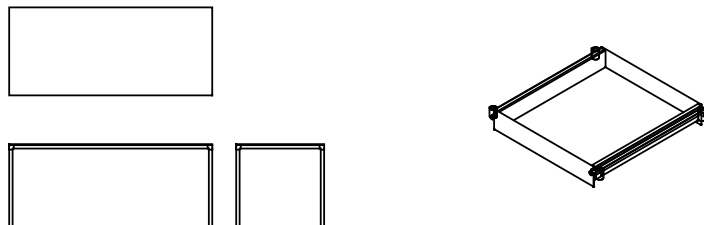

Helsinki 30

Caronni + Bonanomi · 1995

The Helsinki table collection offers a wide range of materials and sizes for a practical, elegant style of modern living. Perfect for any kind of setting, to which they add grace and simplicity.

Available models

Range of tables with disassembling steel frame, section mm 30x30, and die-cast aluminium joints. Frame in the matt lacquered finishing or in the Desalto's exclusive finishes. Tops of glass, Fenix® laminate, layered laminate or ceramic.

Helsinki 30

height
74 cm

measures

52 x 52
52 x 78
52 x 118
52 x 140
52 x 170
78 x 78
78 x 118
78 x 140
78 x 170
118 x 118

Drawer

Width 42 cm
Height 6,5 cm
Depth 44 cm

Finishing

Structure