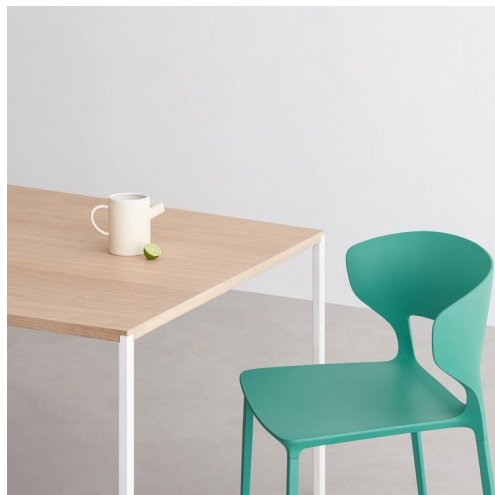

25

Metrica (Bruno Fattorini - Robin Rizzini) - 2011

An archetype table, 25 takes its name from the minimum thickness of the top and leg, precisely 25 mm. The absolute essence of the avant-garde, 25 won the 2014 Compasso d'Oro design award for "the feeling of amazement this table evokes when comparing its slenderness to the considerable lengths it can achieve"

Available models

Table with 25 mm thickness top made of a composite material covered with acrylic resin, oak wood veneered, or covered with hand-spread pastes, as per price-list. Legs with 25x25 mm section in lacquered steel, ossidiana or entirely covered with hand-spread pastes.

25

height
72 cm

measures

80 x 170
90 x 180
90 x 200
90 x 240
100 x 200
100 x 240
100 x 300
110 x 240
110 x 300
149 x 149

Finishing

Top

Handcraft finishes

A90 METAL
GREY