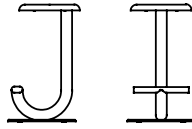

Structure in three heights (74 / 90 / 105 cm) in Ø60 mm curved tubular steel, with top in shaped steel sheet or marble. *Version with top in sheet metal and marble, suitable for outdoor use.*

STRONG
stool - H.80

width 37 cm
depth 39 cm
seat hight 80 cm

STRONG
stool - H.64

width 37 cm
depth 39 cm
seat hight 64 cm

STRONG
stool - H.45

width 33 cm
depth 33 cm
seat hight 45 cm

Finishing

Seduta

Lacquers