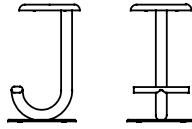

## Available models

Structure in three heights (74 / 90 / 105 cm) in Ø60 mm curved tubular steel, with top in shaped steel sheet or marble. *Version with top in sheet metal and marble, suitable for outdoor use.*

STRONG  
stool - H.80

width 37 cm  
depth 39 cm  
seat hight 80 cm

STRONG  
stool - H.64

width 37 cm  
depth 39 cm  
seat hight 64 cm

STRONG  
stool - H.45

width 33 cm  
depth 33 cm  
seat hight 45 cm