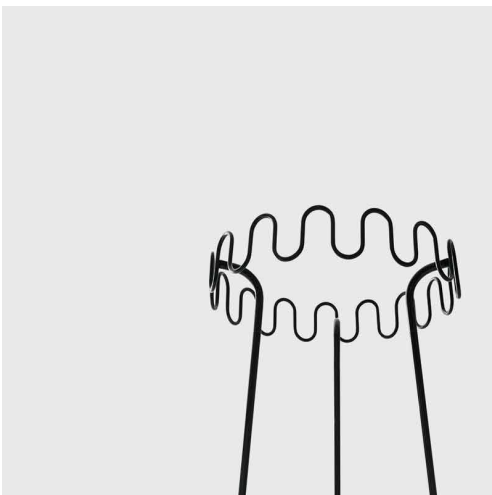

## Crown

Stefan Schöning · 2002

“A crown flutters in the air”.

This intuition has produced “Crown”, perfect functionality combined with a formal design with a strong personality.

## Available models

Coat stand with chromed or lacquered rod steel frame.

Crown

height 157 cm  
width ø 59 cm