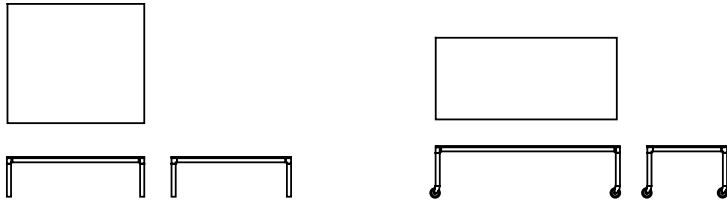

Available models

Range of small tables with disassemblig steel frame, mm 30x30 section, and die-cast aluminium joints. Frame in matt lacquered finishing or in Desalto's exclusive finishes. Tops available in Glass, Fenix® laminate, layered laminate or ceramic.

Helsinki 30

height
20 - 38 - 50 cm

measures

52 x 52
52 x 78
52 x 118
52 x 140
52 x 170
78 x 78
78 x 118
78 x 140
78 x 170
118 x 118

Helsinki 30

height
29,5 - 47,5 - 59,5 cm

measures

52 x 52
52 x 78
52 x 118
52 x 140
52 x 170
78 x 78
78 x 118
78 x 140
78 x 170
118 x 118