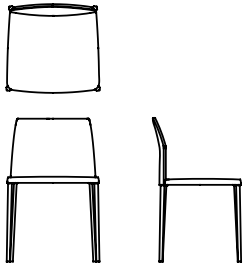

Nara

Piergiorgio Cazzaniga · 2014

Four slim aluminium legs support an ample, removable padded seat and backrest, a shape that gives a deep feeling of comfort. This is the chair design created by Piergiorgio Cazzaniga.

Available models

Upholstered chair with removable fabric, leather or eco-leather. Seat and back in flexible polyurethane with seat elastic belt. Die-cast aluminium legs.

Nara

width 50 cm
depth 51 cm
total height 78 cm
seat height 46,5 cm