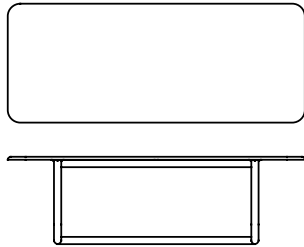

## Strong Table

Eugeni Quitllet · 2019

The clean, consistent design of Eugeni Quitllet adopts and characterises the curved steel tube which becomes the structural core of Strong collection.

## Available models

Ø60 mm curved tubular steel frame, with lacquer finish top or MDF coated by hand using a spatula.

Strong Table

height 74 cm

measure

200 x 100 cm

250 x 100 cm

300 x 109 cm