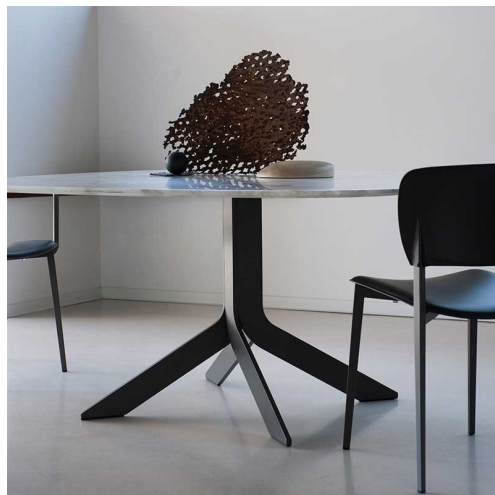

Iblea

Gordon Guillaumier · 2007

The Iblea table combines a dynamic design with technological elegance. The circular perfection of its top blends harmoniously with the geometric stability of its base.

Available models

Table with frame of laser-cut steel plate, matt lacquered finishing or in Desalto's exclusive finishes, tops in extra-clear transparent toughened glass, ceramic or marble.

Iblea

height
74 cm

measures
Ø 120 cm
Ø 140 cm

Iblea

height
74 cm

measures
Ø 120 cm
Ø 140 cm
Ø 160 cm
Ø 180 cm

Iblea

height
74 cm

measures
150 x 150 cm
180 x 180 cm

Finishing

Base