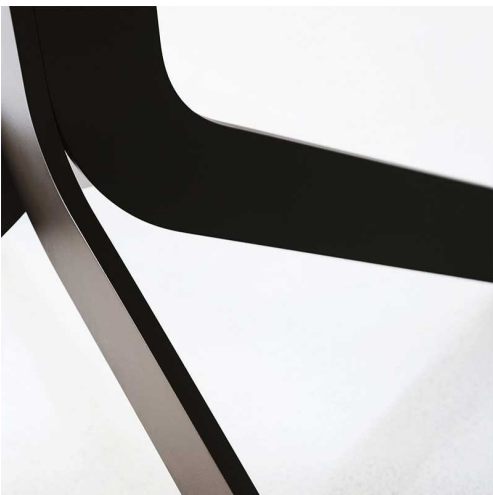

Iblea

Gordon Guillaumier · 2007

The Iblea table combines a dynamic design with technological elegance. The circular perfection of its top blends harmoniously with the geometric stability of its base.

Available models

Table with frame of laser-cut steel plate, matt lacquered finishing or in Desalto's exclusive finishes, tops in extra-clear transparent toughened glass, ceramic or marble.

Iblea

height
74 cm

measures
Ø 120 cm
Ø 140 cm

Iblea

height
74 cm

measures
Ø 120 cm
Ø 140 cm
Ø 160 cm
Ø 180 cm

Iblea

height
74 cm

measures
150 x 150 cm
180 x 180 cm

Finishing

Base

N05
GRAFITE
GREY

N04 ETNA
NATURAL
ROCK

N03
CALACATTA
ORO

N02
CARRARA

Glass

E65 GRIGIO
EUROPA

E71 EXTRA
CHIARO
TRASPARENTE