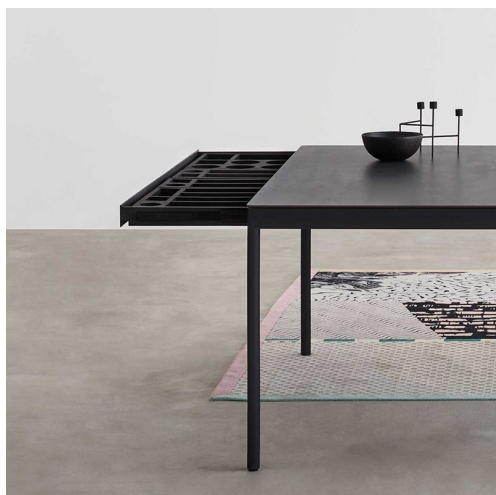

## Icaro 015

Caronni + Bonanomi · 2015

Revisiting of an historical Desalto product, Icaro 015 has a more contemporary, simpler look.

## Available models

Tables, small tables and consoles with steel frame and drawers, tops in toughened glass 8 mm or ceramic 6 mm. Drawers on full extension ball bearing slides. Drawers storage accessories in washable black neoprene (optional).

Icaro 015

height  
74 cm

measures  
85 x 140 cm  
85 x 180 cm  
100 x 180 cm  
140 x 140 cm

Icaro 015

height  
84 cm

measures  
42 x 140 cm