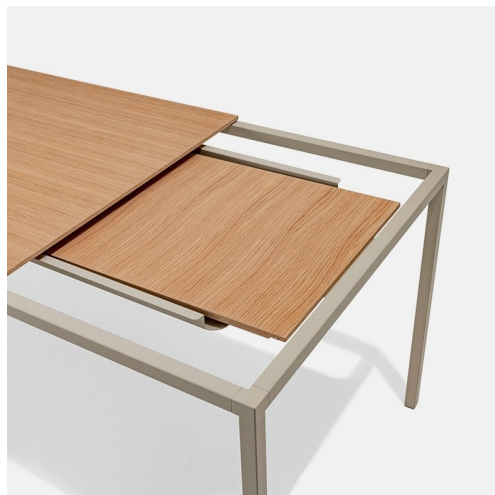

Helsinki 30 extending

Caronni + Bonanomi · 1995

Faithful to a functional and multifaceted approach, this version of the Helsinki Allungabile table acquires an unused feature that adds value to its particularity.

Available models

Range of tables with disassembling steel frame, section mm 30x30, and die-cast aluminium joints. Top and leave in laminate available in the finishings as per pricelist.

Helsinki 30

height
74 cm

measures
85 x 118 (168)
85 x 140 (190)
85 x 170 (220)

Finishing

Top

Wood

C14 OAK
BLACK
LACQUERED

C68 OAK
MORO

C76 OAK
GRAFITE

C88
NATURAL
OAK