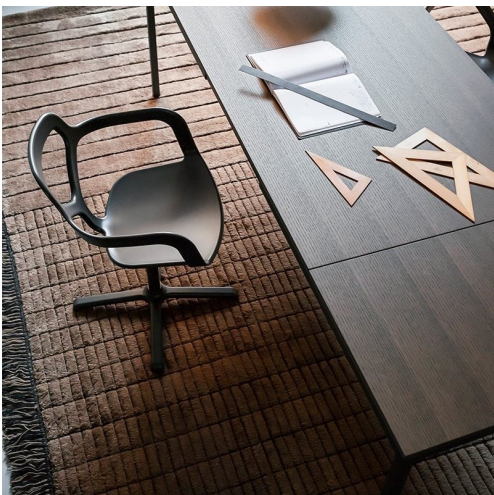

Helsinki 30 extending

Caronni + Bonanomi · 1995

Faithful to a functional and multifaceted approach, this version of the Helsinki Allungabile table acquires an unused feature that adds value to its particularity.

Available models

Range of tables with disassembling steel frame, section mm 30x30, and die-cast aluminium joints. Top and leave in laminate available in the finishings as per pricelist.

Helsinki 30

height
74 cm