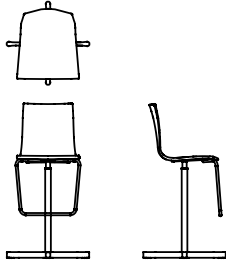

Wok

Pocci + Dondoli · 2005

Wok, a stool range with three different frame structures, a chair made of acrylic or upholstered in cowhide, cuoietto, leather or eco-leather, a height-adjustable swivel stool: a wide range to meet all needs in the residential sector or contract world.

Available models

Barstool with acrylic body, also available with eco-leather, leather and cow-hide covering. Swivelling structure with variable height, made of die-cast aluminium and steel tube. Cross base provided with spherical retractable castors, self-locking thanks to the weight of the user.

Work

width 58 cm
depth 58 cm
total height 87 (106) cm
seat height 51 (71) cm

Finishing

Base

Lacquers

B22
MARRONE
BUNGEE

B34 GRIGIO
CHIARO

B42
GRAFITE