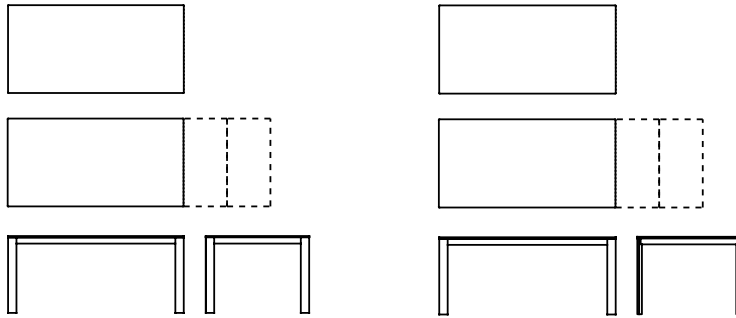

## Every + Grid

Caronni + Bonanomi · 2009 / 2013

Simple and practical. Every table maintains its versatility and joins Grid, another extending table, in a perfect combination of functionality and beauty. Available in a wide range of materials, sizes and nishes, making them an attractive addition to any kind of setting.

## Available models

Extendible table with extruded aluminium structure and guides. Glass or Alucompact® tops available. Extensions in Alucompact®. Two extractable handles allow to easily extend the frame.

Every

height  
75 cm

measures

85 x 125 (167 / 209)  
85 x 145 (187 / 229)  
85 x 170 (212 / 254)  
100 x 170 (212 / 254)  
100 x 200 (242 / 284)

Grid

height  
75 cm

measures

85 x 125 (167/209)  
85 x 145 (187/229)  
85 x 170 (212/254)