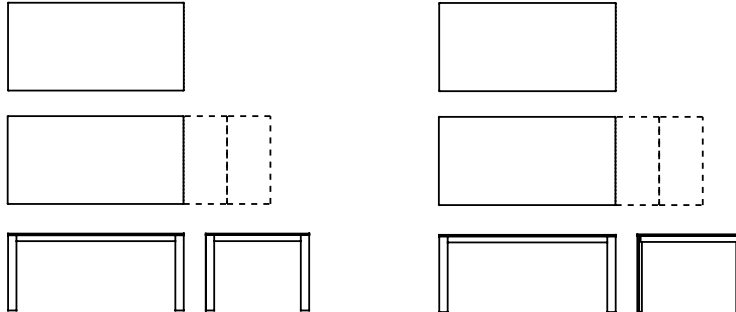

Every + Grid

Caronni + Bonanomi · 2009 / 2013

Simple and practical. Every table maintains its versatility and joins Grid, another extending table, in a perfect combination of functionality and beauty.

Available models

Extendible table with extruded aluminium structure and guides. Glass or Alucompact® tops available. Extensions in Alucompact®. Two extractable handles allow to easily extend the frame.

soft outdoor: Item not suitable for direct exposure to atmospheric agents.

Every

height
75 cm

measures

85 x 125 (167 / 209)
85 x 145 (187 / 229)
85 x 170 (212 / 254)
100 x 170 (212 / 254)
100 x 200 (242 / 284)

Grid

height
75 cm

measures

85 x 125 (167/209)
85 x 145 (187/229)
85 x 170 (212/254)