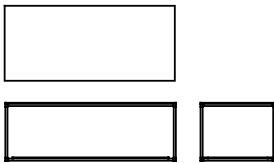

## Helsinki 15

Caronni + Bonanomi · 2014

An adaptable low table, perfect for any kind of setting or use. An archetype shape created by Caronni+ Bonanomi in a wide range of materials, finishes and sizes.

## Available models

Range of small tables and console with disassembling steel frame, mm 15x15 section, and die-cast aluminium joints. Frame in matt lacquered finishing or in Desalto's exclusive finishes. Glass or ceramic tops.

Aviable also for **outdoor** with frame and hard-ware in stainless steel, tops only in ceramic.

Helsinki 15 - 693

height  
30 - 40 - 50 cm

measures  
35 x 35  
35 x 118  
35 x 140  
52 x 52  
52 x 78  
52 x 118  
52 x 140  
78 x 78  
78 x 118  
78 x 140  
118 x 118

Helsinki 15 consolle - 694

height  
80 cm

measures  
35 x 35  
35 x 118  
35 x 140  
52 x 52  
52 x 78  
52 x 118  
52 x 140