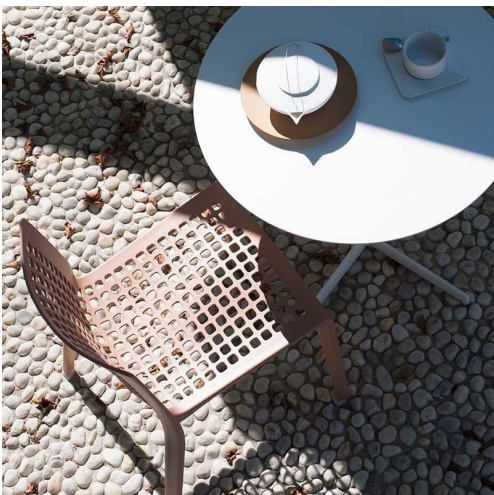

## 288 - outdoor

Pocci + Dondoli · 2009

288 is the number of holes which create and characterise it.  
A gentle design with graceful lines, a clean, functional project by Pocci + Dondoli.

## Available models

Nylon stacking chair moulded with “air-moulding” technology, it is also suitable for outdoor use.

288

width 52 cm  
depth 53 cm  
total height 79 cm  
seat height 45 cm