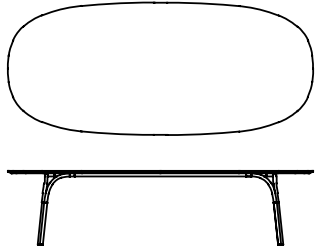

Lake

Gordon Guillaumier - 2018

Lake has a disarming design thanks to its unconventional simplicity for contemporary everyday life.

Available models

Table with steel tubes $\varnothing 30$ mm, oval top in ceramic or walnut Canaletto veneered with MDF under-top support lacquered in matching colour.

Lake

height 73 cm

measures

115 x 200 cm

120 x 240 cm

130 x 300 cm

Finishing

Structure