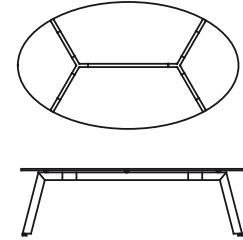

Available models

Modular table with disassembling drawn steel frame, and die-cast aluminium joints. Adjustable feet and top support plates in stainless steel. Glass tops.

Link

height
74 cm

measures
Ø 140 cm
Ø 158 cm

Link

height
74 cm

measures
Ø 180 cm

Link

height
74 cm

measures
115 x 200 cm

Link

height
74 cm

measures
129 x 245 cm

Link

height
74 cm

measures
90 x 180 cm
90 x 205 cm
105 x 220 cm
140 x 140 cm

Finishing

Structure

Lacquers

B13
SABBIA