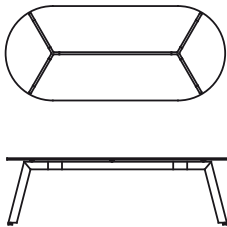

Available models

Modular table with disassembling drawn steel frame, and die-cast aluminium joints. Adjustable feet and top support plates in stainless steel. Glass tops.

Link

height
74 cm

measures
Ø 140 cm
Ø 158 cm

Link

height
74 cm

measures
Ø 180 cm

Link

height
74 cm

measures
115 x 200 cm

Link

height
74 cm

measures
129 x 245 cm

Link

height
74 cm

measures
90 x 180 cm
90 x 205 cm
105 x 220 cm
140 x 140 cm

Finishing

Structure

Lacquers

B13
SABBIA