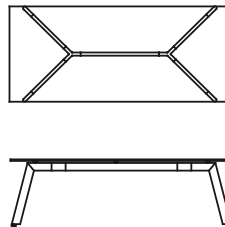

Available models

Modular table with disassembling drawn steel frame, and die-cast aluminium joints. Adjustable feet and top support plates in stainless steel. Glass tops.

Link

height
74 cm

measures
Ø 140 cm
Ø 158 cm

Link

height
74 cm

measures
Ø 180 cm

Link

height
74 cm

measures
115 x 200 cm

Link

height
74 cm

measures
129 x 245 cm

Link

height
74 cm

measures
90 x 180 cm
90 x 205 cm
105 x 220 cm
140 x 140 cm

Finishing

Structure

Lacquers

B13
SABBIA