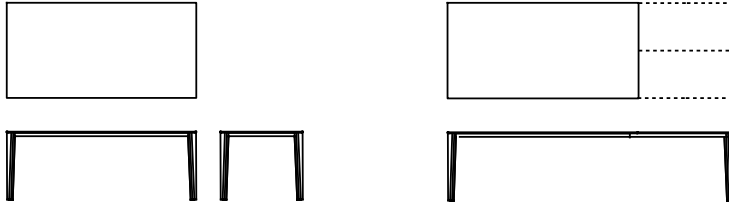

Skin - outdoor

Marco Acerbis · 2015

Generous dimensions achieved through an extreme technological research. The Skin table – available in fixed and extending versions – is Desalto know-how answer to the continuous technological and functional research.

Available models

Fixed or extendable table with extruded aluminum structure, tops in ceramic.
In the extendable version, extension with book opening in the same material as the top.

Soft outdoor: The extending version is not suitable for direct exposure to atmospheric agents.

Skin

height
73,5 cm

dimension
85 x 140 cm
85 x 170 cm
100 x 170 cm
100 x 200 cm
100 x 300 cm
140 x 140 cm
200 x 200 cm

Skin - Extending

height
73,5 cm

dimension
85 x 170 (250) cm
100 x 200 (300) cm

Finishing