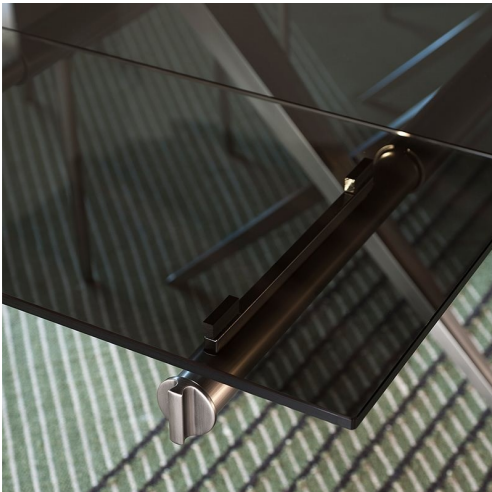

## Available models

Extendible table with die-cast aluminium frame and steel tubes. Tops of glass , ceramic Oxide coupled with glass.

Tender

height  
73 cm

measures  
85 x 170 (255)  
85 x 200 (300)  
100 x 200 (300)