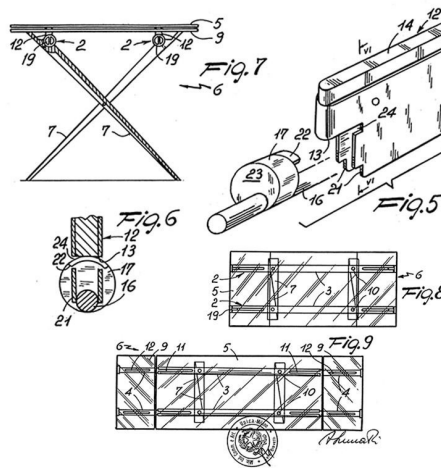

## Available models

Extendible table with die-cast aluminium frame and steel tubes. Tops of glass , ceramic Oxide coupled with glass.

Tender

height  
73 cm

measures  
85 x 170 (255)  
85 x 200 (300)  
100 x 200 (300)

### Structure