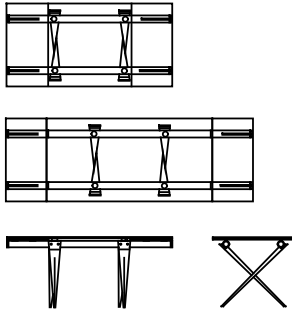

## Available models

Extendible table with die-cast aluminium frame and steel tubes. Tops of glass , ceramic Oxide coupled with glass.

Tender

height  
73 cm

measures  
85 x 170 (255)  
85 x 200 (300)  
100 x 200 (300)