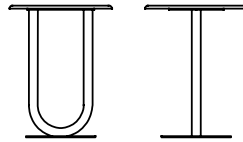

Strong Bar Table - outdoor

Eugeni Quitllet · 2019

The clean, consistent design of Eugeni Quitllet adopts and characterises the curved steel tube which becomes the structural core of strong.

Available models

Structure in three heights (74 / 90 / 105 cm) in Ø60 mm curved tubular steel, with top in shaped steel sheet or marble.

Strong

height
105 cm

dimension
Ø 70 cm
Ø 60 cm (Top Marble)

Strong

height
90 cm

dimension
Ø 70 cm
Ø 60 cm (Top Marble)

Strong

height
74 cm

dimension
Ø 70 cm
Ø 60 cm (Top Marble)

Finishing

Frame

Lacquers

B13
SABBIA

B22
MARRONE
BUNGEE