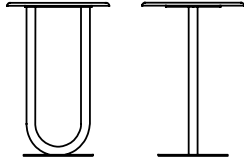

Strong Bar Table - outdoor

Eugeni Quitllet · 2019

The clean, consistent design of Eugeni Quitllet adopts and characterises the curved steel tube which becomes the structural core of strong.

Available models

Structure in three heights (74 / 90 / 105 cm) in Ø60 mm curved tubular steel, with top in shaped steel sheet or marble.

Strong

height
105 cm

dimension
Ø 70 cm
Ø 60 cm (Top Marble)

Strong

height
90 cm

dimension
Ø 70 cm
Ø 60 cm (Top Marble)

Strong

height
74 cm

dimension
Ø 70 cm
Ø 60 cm (Top Marble)

Finishing

Frame

Lacquers

B13
SABBIA

B22
MARRONE
BUNGEE