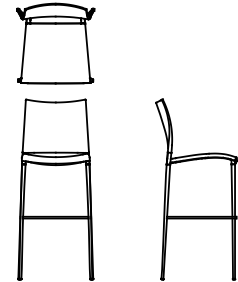

## Available models

Stackable chair with or without armrests, die-cast aluminum structure.  
Seat and back in polypropylene reinforced with glass fiber, stabilized against UV.  
Versions lacquered with polypropylene can also be used for outdoor use.  
Also available in versions covered in fabric, leather, eco-leather and hide.

The stool (not stackable) has the same characteristics as the chair.

Sand

width 47 cm  
depth 54 cm  
total height 82 cm  
seat height 45 cm

Sand stool

width 47 cm  
depth 54 cm  
total height 99 cm  
seat height 64 cm

Sand high stool

width 47 cm  
depth 54 cm  
total height 115 cm  
seat height 80 cm

Sand whit arm stool

width 53,5 cm  
depth 54 cm  
total height 82 cm  
seat height 45 cm  
arm rest height 63 cm

Sand stool

width 53,5 cm  
depth 54 cm  
total height 99 cm  
seat height 64 cm  
arm rest height 82 cm

Sand high stool

width 53,5 cm  
depth 54 cm  
total height 115 cm  
seat height 80 cm  
arm rest height 98 cm