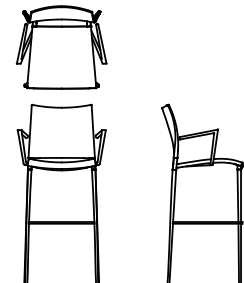

The stool (not stackable) has the same characteristics as the chair.

Sand

width 47 cm
depth 54 cm
total height 82 cm
seat height 45 cm

Sand stool

width 47 cm
depth 54 cm
total height 99 cm
seat height 64 cm

Sand high stool

width 47 cm
depth 54 cm
total height 115 cm
seat height 80 cm

Sand whit arm stool

width 53,5 cm
depth 54 cm
total height 82 cm
seat height 45 cm
arm rest height 63 cm

Sand stool

width 53,5 cm
depth 54 cm
total height 99 cm
seat height 64 cm
arm rest height 82 cm

Sand high stool

width 53,5 cm
depth 54 cm
total height 115 cm
seat height 80 cm
arm rest height 98 cm

Finishing

Structure

Lacquers

B13
SABBIA

B22
MARRONE
BUNGEE

B28 GRIGIO
MEDIO