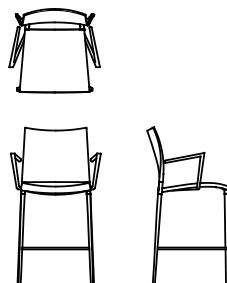

Available models

Stackable chair with or without armrests, die-cast aluminum structure.
Seat and back in polypropylene reinforced with glass fiber, stabilized against UV.
Versions lacquered with polypropylene can also be used for outdoor use.
Also available in versions covered in fabric, leather, eco-leather and hide.

The stool (not stackable) has the same characteristics as the chair.

Sand

width 47 cm
depth 54 cm
total height 82 cm
seat height 45 cm

Sand stool

width 47 cm
depth 54 cm
total height 99 cm
seat height 64 cm

Sand high stool

width 47 cm
depth 54 cm
total height 115 cm
seat height 80 cm

Sand whit arm stool

width 53,5 cm
depth 54 cm
total height 82 cm
seat height 45 cm
arm rest height 63 cm

Sand stool

width 53,5 cm
depth 54 cm
total height 99 cm
seat height 64 cm
arm rest height 82 cm