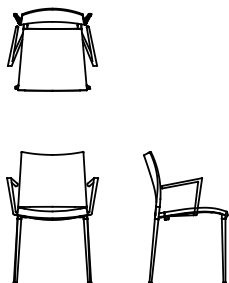

## Available models

Stackable chair with or without armrests, die-cast aluminum structure.  
Seat and back in polypropylene reinforced with glass fiber, stabilized against UV.  
Versions lacquered with polypropylene can also be used for outdoor use.  
Also available in versions covered in fabric, leather, eco-leather and hide.

The stool (not stackable) has the same characteristics as the chair.

Sand

width 47 cm  
depth 54 cm  
total height 82 cm  
seat height 45 cm

Sand stool

width 47 cm  
depth 54 cm  
total height 99 cm  
seat height 64 cm

Sand high stool

width 47 cm  
depth 54 cm  
total height 115 cm  
seat height 80 cm

Sand whit arm stool

width 53,5 cm  
depth 54 cm  
total height 82 cm  
seat height 45 cm  
arm rest height 63 cm

Sand stool