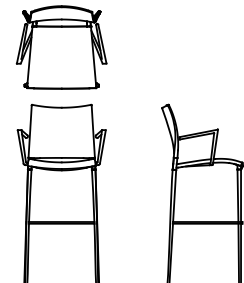

The stool (not stackable) has the same characteristics as the chair.

Sand

width 47 cm  
depth 54 cm  
total height 82 cm  
seat height 45 cm

Sand stool

width 47 cm  
depth 54 cm  
total height 99 cm  
seat height 64 cm

Sand high stool

width 47 cm  
depth 54 cm  
total height 115 cm  
seat height 80 cm

Sand whit arm stool

width 53,5 cm  
depth 54 cm  
total height 82 cm  
seat height 45 cm  
arm rest height 63 cm

Sand stool

width 53,5 cm  
depth 54 cm  
total height 99 cm  
seat height 64 cm  
arm rest height 82 cm

Sand high stool

width 53,5 cm  
depth 54 cm  
total height 115 cm  
seat height 80 cm  
arm rest height 98 cm