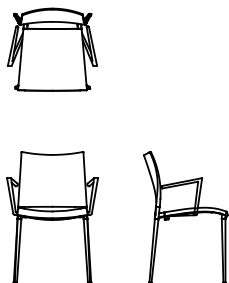

Available models

Stackable chair with or without armrests, die-cast aluminum structure.
Seat and back in polypropylene reinforced with glass fiber, stabilized against UV.
Versions lacquered with polypropylene can also be used for outdoor use.
Also available in versions covered in fabric, leather, eco-leather and hide.

The stool (not stackable) has the same characteristics as the chair.

Sand

width 47 cm
depth 54 cm
total height 82 cm
seat height 45 cm

Sand stool

width 47 cm
depth 54 cm
total height 99 cm
seat height 64 cm

Sand high stool

width 47 cm
depth 54 cm
total height 115 cm
seat height 80 cm

Sand whit arm stool

width 53,5 cm
depth 54 cm
total height 82 cm
seat height 45 cm
arm rest height 63 cm

Sand stool

width 53,5 cm
depth 54 cm
total height 99 cm
seat height 64 cm
arm rest height 82 cm