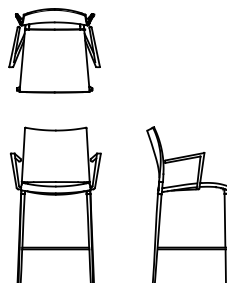

## Available models

Stackable chair with or without armrests, die-cast aluminum structure.  
Seat and back in polypropylene reinforced with glass fiber, stabilized against UV.  
Versions lacquered with polypropylene can also be used for outdoor use.  
Also available in versions covered in fabric, leather, eco-leather and hide.

The stool (not stackable) has the same characteristics as the chair.

Sand

width 47 cm  
depth 54 cm  
total height 82 cm  
seat height 45 cm

Sand stool

width 47 cm  
depth 54 cm  
total height 99 cm  
seat height 64 cm

Sand high stool

width 47 cm  
depth 54 cm  
total height 115 cm  
seat height 80 cm

Sand whit arm stool

width 53,5 cm  
depth 54 cm  
total height 82 cm  
seat height 45 cm  
arm rest height 63 cm

Sand stool

width 53,5 cm  
depth 54 cm  
total height 99 cm  
seat height 64 cm  
arm rest height 82 cm

Sand high stool

width 53,5 cm  
depth 54 cm  
total height 115 cm  
seat height 80 cm  
arm rest height 98 cm