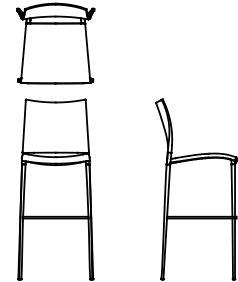

Available models

Stackable chair with or without armrests, die-cast aluminum structure.
Seat and back in polypropylene reinforced with glass fiber, stabilized against UV.
Versions lacquered with polypropylene can also be used for outdoor use.
Also available in versions covered in fabric, leather, eco-leather and hide.

The stool (not stackable) has the same characteristics as the chair.

Sand

width 47 cm
depth 54 cm
total height 82 cm
seat height 45 cm

Sand stool

width 47 cm
depth 54 cm
total height 99 cm
seat height 64 cm

Sand high stool

width 47 cm
depth 54 cm
total height 115 cm
seat height 80 cm

Sand whit arm stool

width 53,5 cm
depth 54 cm
total height 82 cm
seat height 45 cm
arm rest height 63 cm

Sand stool

width 53,5 cm
depth 54 cm
total height 99 cm
seat height 64 cm
arm rest height 82 cm