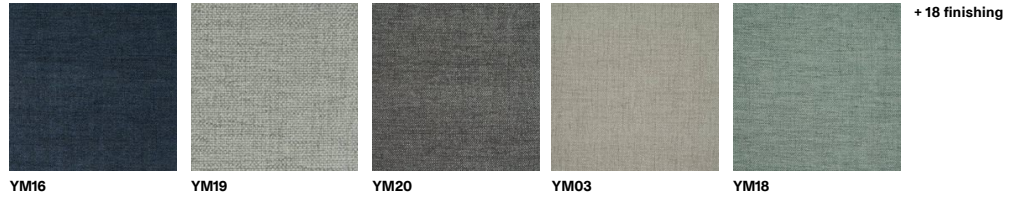

Tess. NOMAD (Cat. C)