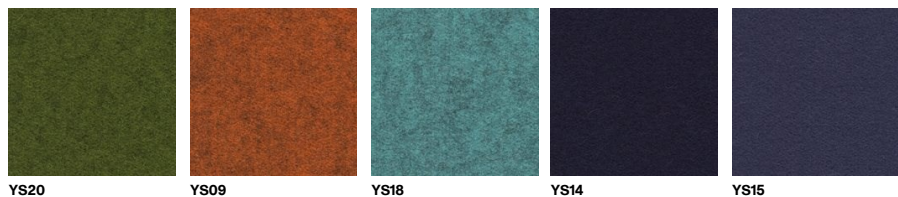

Seat

Tess. TIME (Cat. A)

+ 11 finishing

Tess. EMIR (Cat. B)

+ 7 finishing

Tess. TERRA (Cat. B)

+ 22 finishing

Tess. FLAMENCO (Cat. C)