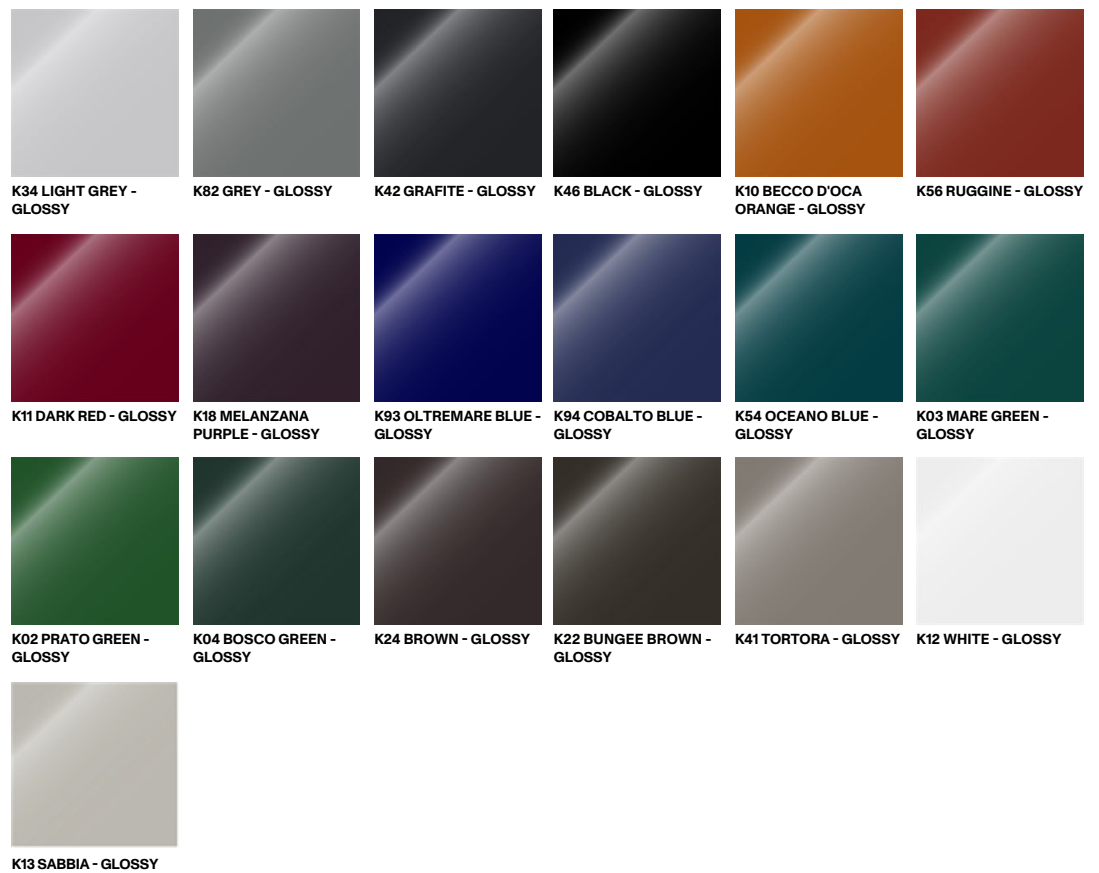

Tess. DIVINA MELANGE 3 (Cat. E)

Tess. HALLINGDAL 65 (Cat. E)

Tess. TONICA 2 (Cat. E)

Leather - NUVOLA

Ecoleather - GLOVE

Matt Finishes

Glossy Finishes

Metals

A01 GLOSSY GOLD

A02 OSSIDIANA LUCIDO

**A08 ALLUMINIO
LUCIDO**

A18 OSSIDIANA OPACO

A26 RAME LUCIDO

A27 TITANIUM

A30 ORO OPACO