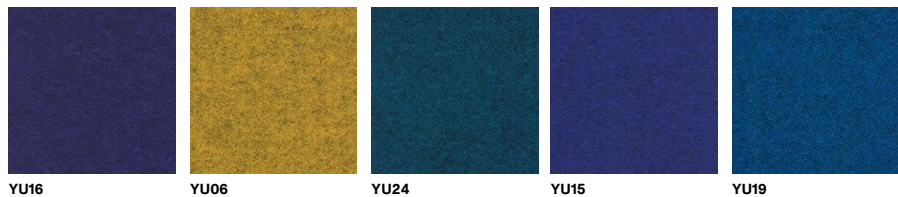

Seat

Tess. TIME (Cat. A)

+ 11 finishing

Tess. EMIR (Cat. B)

+ 7 finishing

Tess. TERRA (Cat. B)

+ 22 finishing

Tess. FLAMENCO (Cat. C)