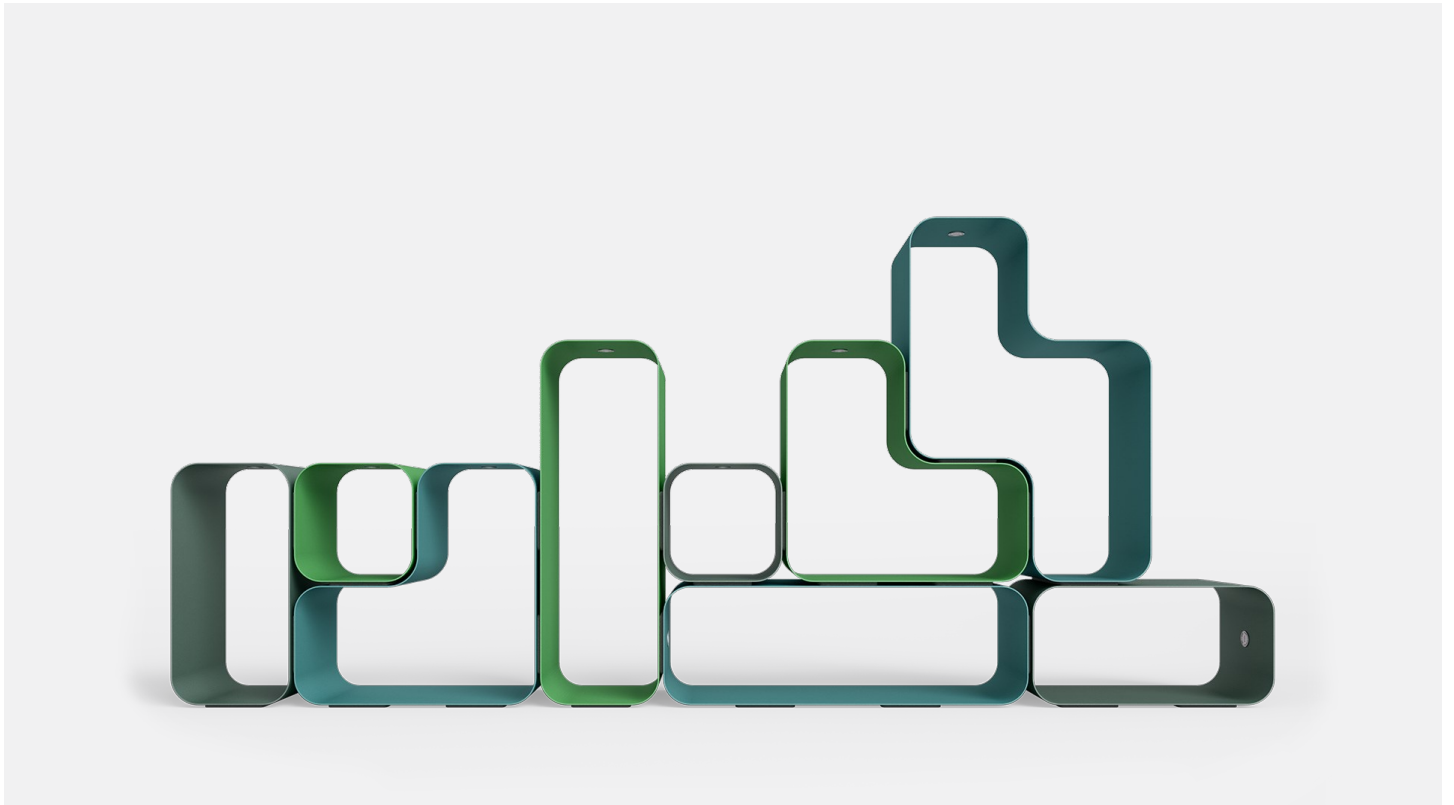

# Rebus

Inspired by the iconic video game, Rebus consists of a series of modules that can be combined in an infinite number of configurations. Small freestanding bookshelves and storage units designed to furnish spaces on their own or in combination with seating and sofas. In this project, metal is the focal point and distinctive element: a 3mm thick sheet that twists through space to create square, rectangular, L, and Z shapes that perfectly fit together.

**Rebus**

A modular shelving system made of 3 mm thick folded and painted metal. Modules are assembled using a magnetic attachment system. The metal elements, available in various shapes and sizes, are stackable and multidirectional.

Width 25 cm  
Height 25 cm  
Depth 25 cm

Width 51 cm  
Height 25 cm  
Depth 25 cm

Width 77 cm  
Height 25 cm  
Depth 25 cm

Width 51 cm  
Height 51 cm  
Depth 25 cm

Width 77 cm  
Height 51 cm  
Depth 25 cm

## Struttura