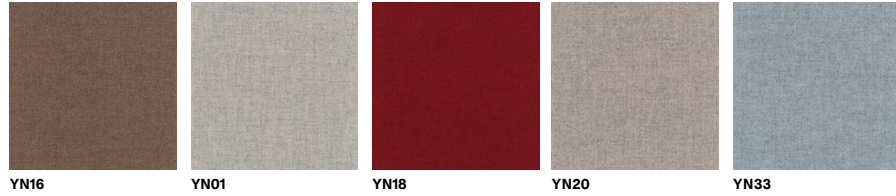

---

**Tess. EVEREST (Cat. D)**

---

**Tess. DIVINA MELANGE 3 (Cat. E)**

Tess. HALLINGDAL 65 (Cat. E)

+ 53 finishing

Tess. TONICA 2 (Cat. E)

+ 34 finishing

Frame

Matt Finishes

---