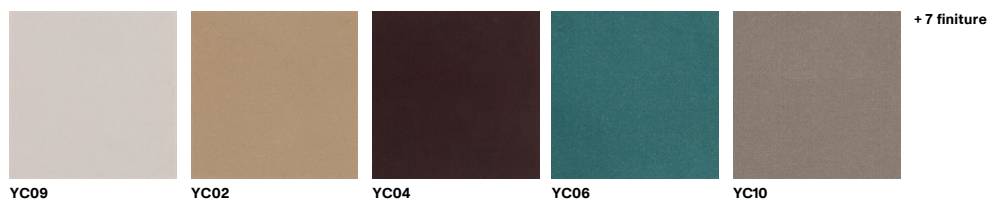

Tess. ORION (Cat. C)