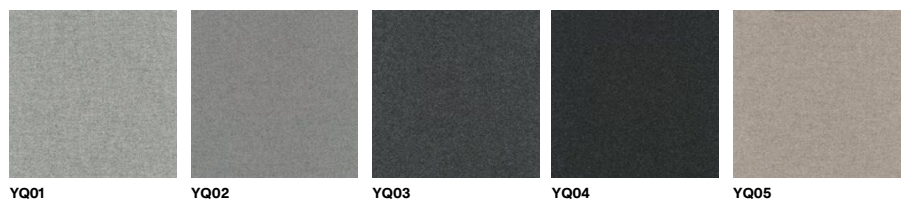

Tess. DIVINA MELANGE 3 (Cat. E)