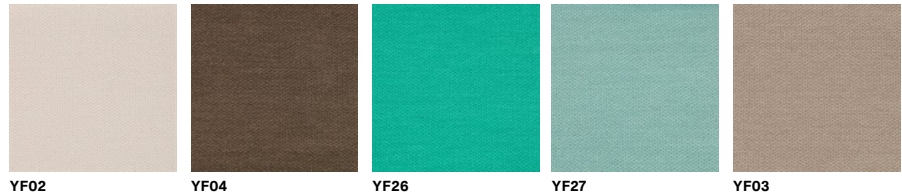

Tess. FENICE (Cat. C)

Tess. FLAMENCO (Cat. C)

Tess. NOMAD (Cat. C)

Tess. ORION (Cat. C)

Tess. SENKY (Cat. C)

+ 11 finiture

Tess. SPRITZ (Cat. C)

+ 13 finiture

Tess. TONICA 2 (Cat. E)

+ 34 finiture

Pelle - NUVOLA

+ 23 finiture

Struttura

Laccature Opache

Laccature Lucide

K12 BIANCO - LUCIDO