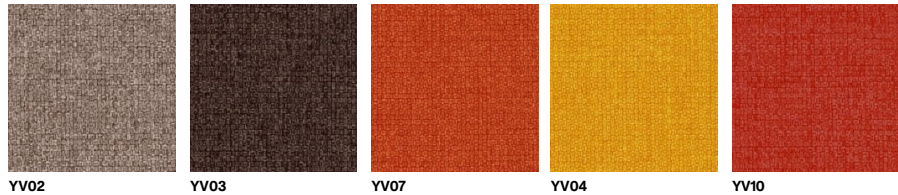

Upholstery

Tess. TIME (Cat. A)