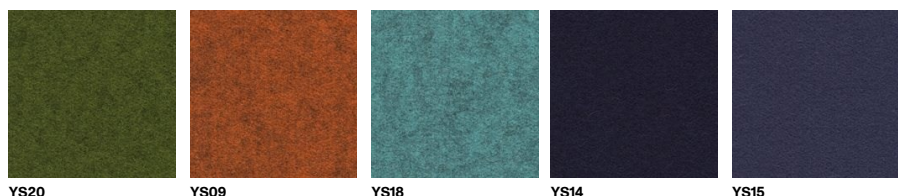

Tess. TERRA (Cat. B)