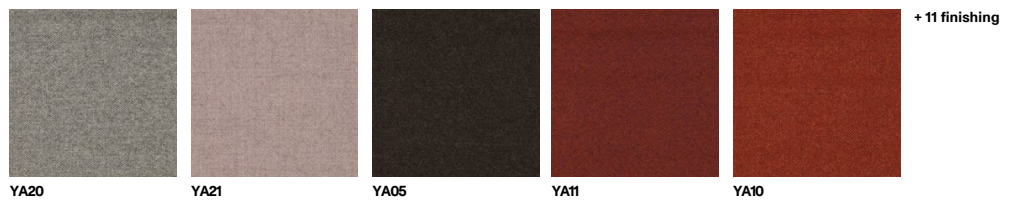

Tess. EVEREST (Cat. D)