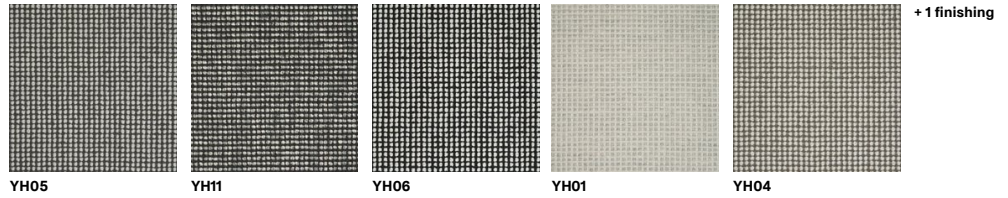

Width: 82 cm
Depth: 99 cm
Total Height: 79 cm
Seat Height: 41 cm

Width: 82 cm
Depth: 64 cm
Total Height: 41 cm

Upholstery

Tess. TIME (Cat. A)

+ 11 finishing

Tess. DREAM (Cat. B)

+ 15 finishing

Tess. EMIR (Cat. B)

+ 7 finishing

Tess. LASER J FLASH (Cat. B)

+ 20 finishing

Tess. TERRA (Cat. B)

+ 22 finishing

Tess. DEMIS (Cat. C)

Tess. DUFFY (Cat. C)

Tess. FENICE (Cat. C)