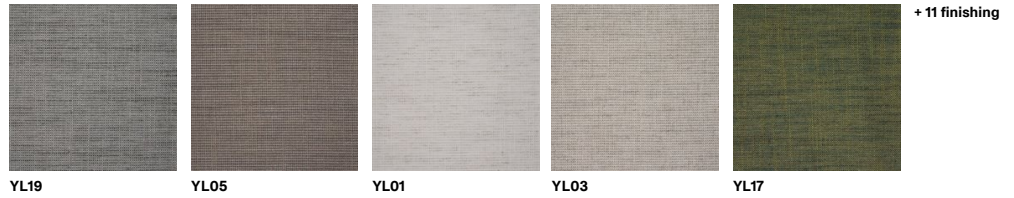

Tess. SENKY (Cat. C)