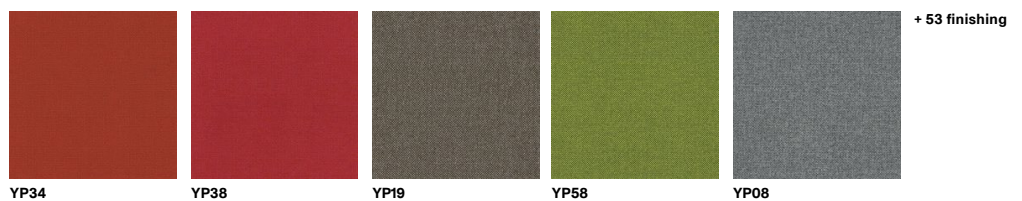

Tess. HALLINGDAL 65 (Cat. E)

Tess. TONICA 2 (Cat. E)

+ 34 finishing

Leather - NUVOLA

+ 23 finishing

Frame

Matt Finishes

Glossy Finishes