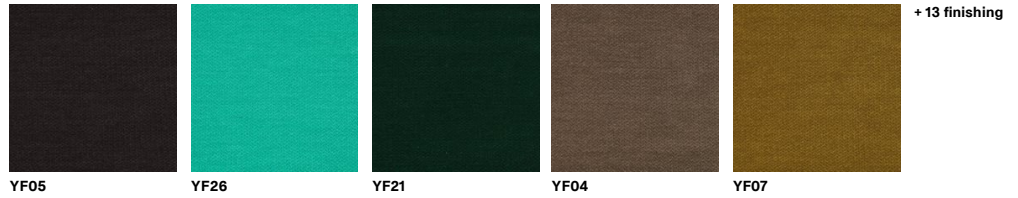

Tess. SPRITZ (Cat. C)