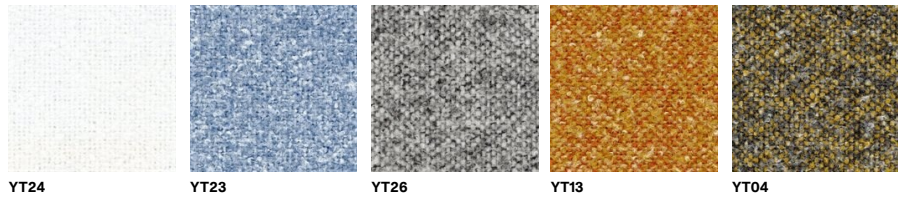

Width: 82 cm
Depth: 99 cm
Total Height: 79 cm
Seat Height: 41 cm

Width: 82 cm
Depth: 64 cm
Total Height: 41 cm

Upholstery

Tess. TIME (Cat. A)

+ 11 finishing

Tess. DREAM (Cat. B)

+ 15 finishing

Tess. EMIR (Cat. B)