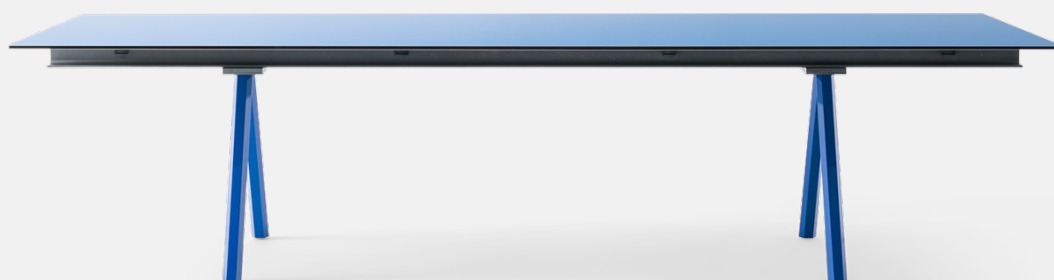

# HEB

Table composed of a load-bearing beam in high-strength steel with an H-shaped profile, finished in ferromicaceous lacquer. Legs with a steel structure covered by a hexagonal-section brass tube casing. Supports for the top in laser-cut steel tube, welded to the beam. Tops available in different sizes, made in various materials and offered in a range of finishes and colours.

## HEB

Table composed of a load-bearing beam in high-strength steel with an H-shaped profile, finished in ferromicaceous lacquer. Legs with a steel structure covered by a hexagonal-section brass tube casing. Supports for the top in laser-cut steel tube, welded to the beam. Tops available in different sizes, made in various materials and offered in a range of finishes and colours.

HEB

HEB OFFICE

Hight:  
h. 73 cm

Sizes:  
100 x 200  
100 x 250  
100 x 300  
108 x 350  
108 x 400  
108 x 500  
108 x 600