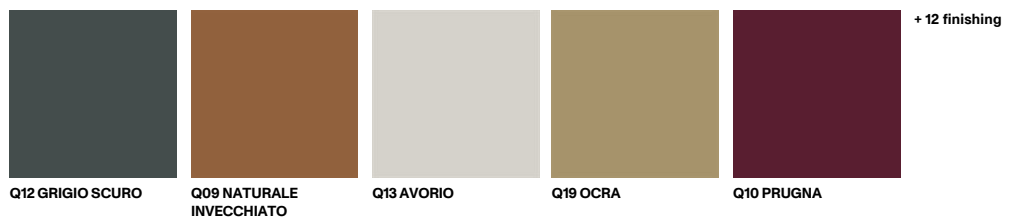

YV04

YV10

+ 11 finishing

Tess. EMIR (Cat. B)

Tess. TERRA (Cat. B)

Tess. FLAMENCO (Cat. C)

Tess. HYLE (Cat. C)

Tess. ANNIK (Cat. D)

Tess. DIVINA MELANGE 3 (Cat. E)

Tess. TONICA 2 (Cat. E)

Leather

Leather - NUVOLA

Ecoleather - GLOVE

Cowhide

Cuoietto